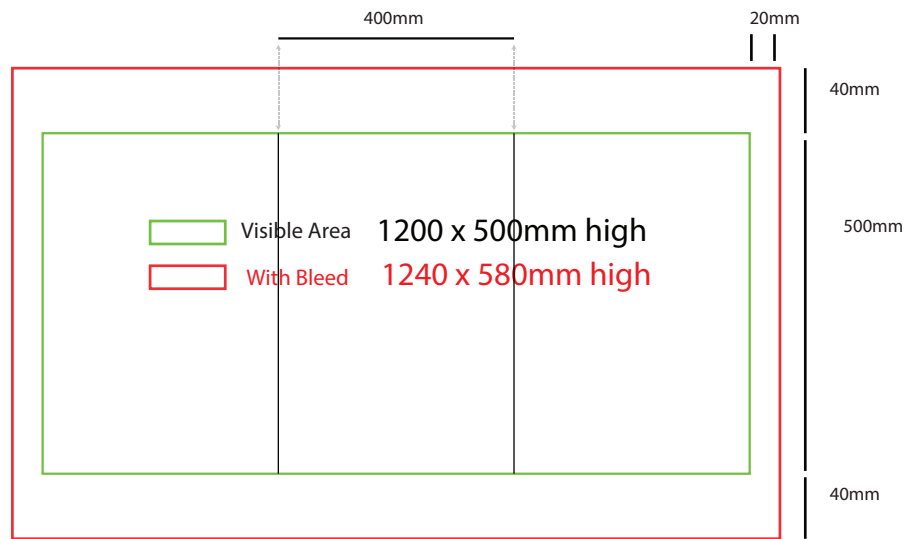

Triangle Plinth

400mm dia x 400mm high

How to Setup Print Ready Artwork

- Convert all text to outlines
- Embed all images and elements as per template
- No trim, crop or registration marks
- Artwork supplied as a PDF
- Bitmap images no less than 130 DPI

400mm dia x 500mm high

How to Setup Print Ready Artwork

- Convert all text to outlines
- Embed all images and elements as per template
- No trim, crop or registration marks
- Artwork supplied as a PDF
- Bitmap images no less than 130 DPI

400mm dia x 600mm high

www.maxdisplays.com.au

How to Setup Print Ready Artwork

- Convert all text to outlines
- Embed all images and elements as per template
- No trim, crop or registration marks
- Artwork supplied as a PDF
- Bitmap images no less than 130 DPI