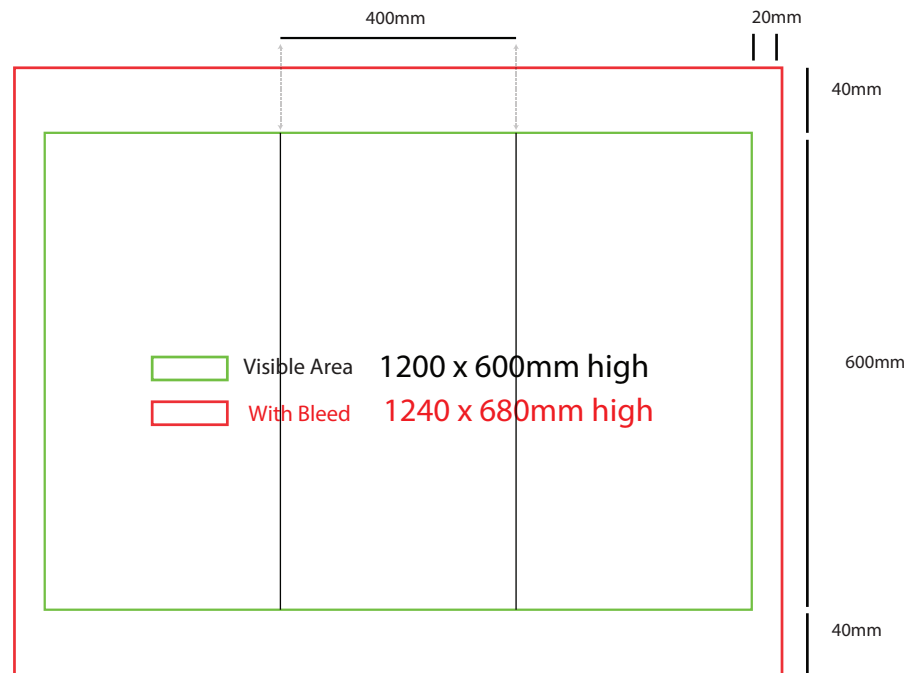

Triangle Plinth

400mm dia x 400mm high

How to Setup Print Ready Artwork

- Convert all text to outlines
- Embed all images and elements as per template
- No trim, crop or registration marks
- Artwork supplied as a PDF
- Bitmap images no less than 130 DPI

400mm dia x 500mm high

How to Setup Print Ready Artwork

- Convert all text to outlines
- Embed all images and elements as per template
- No trim, crop or registration marks
- Artwork supplied as a PDF
- Bitmap images no less than 130 DPI

400mm dia x 600mm high

www.maxdisplays.com.au

How to Setup Print Ready Artwork

- Convert all text to outlines
- Embed all images and elements as per template
- No trim, crop or registration marks
- Artwork supplied as a PDF
- Bitmap images no less than 130 DPI