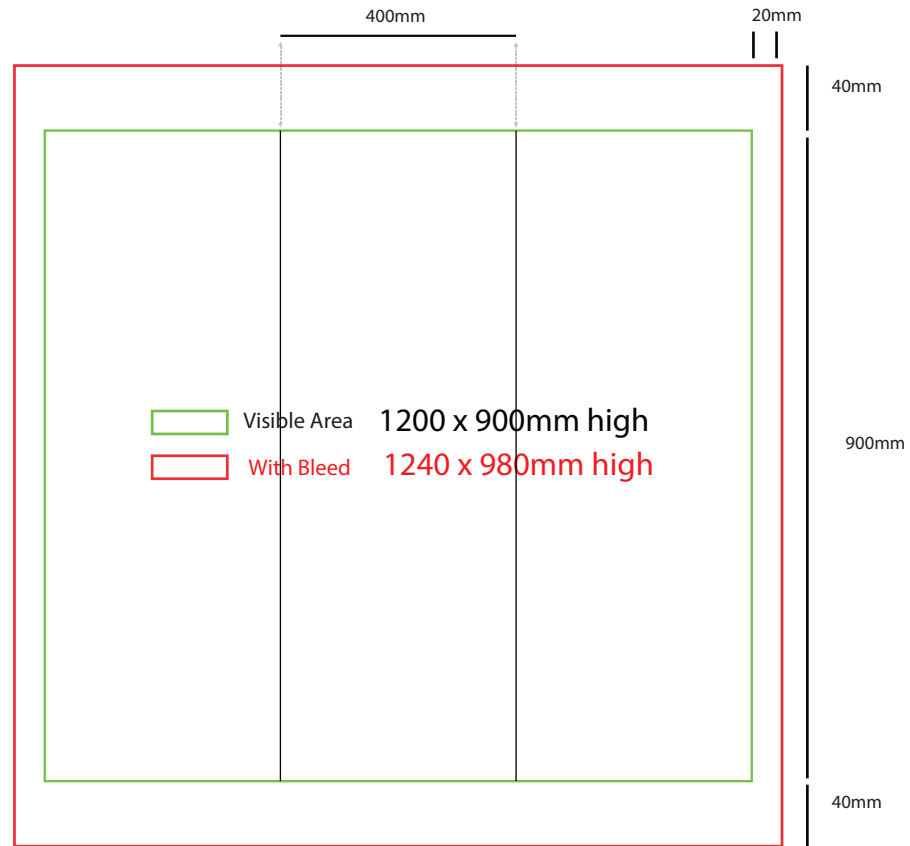

400mm dia x 800mm high

How to Setup Print Ready Artwork

- Convert all text to outlines
- Embed all images and elements as per template
- No trim, crop or registration marks
- Artwork supplied as a PDF
- Bitmap images no less than 130 DPI

400mm dia x 900mm high

How to Setup Print Ready Artwork

- Convert all text to outlines
- Embed all images and elements as per template
- No trim, crop or registration marks
- Artwork supplied as a PDF
- Bitmap images no less than 130 DPI