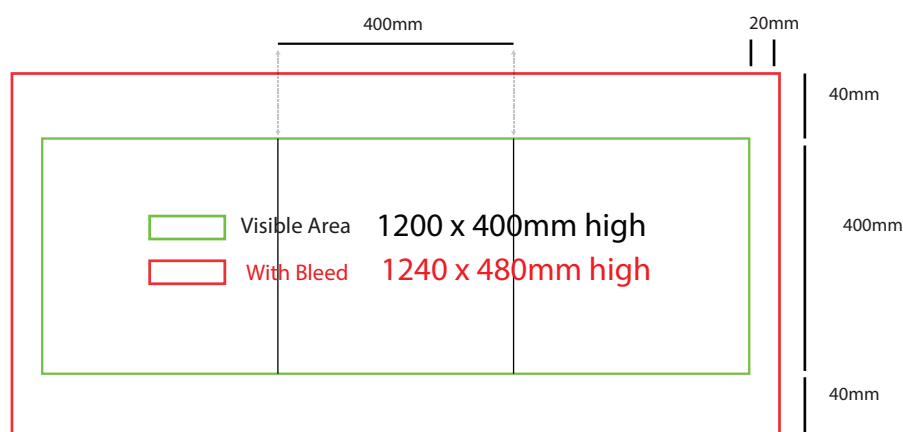

Triangle Plinth

400mm dia x 400mm high

How to Setup Print Ready Artwork

- Convert all text to outlines
- Embed all images and elements as per template
- No trim, crop or registration marks
- Artwork supplied as a PDF
- Bitmap images no less than 130 DPI

400mm dia x 500mm high

How to Setup Print Ready Artwork

- Convert all text to outlines
- Embed all images and elements as per template
- No trim, crop or registration marks
- Artwork supplied as a PDF
- Bitmap images no less than 130 DPI

400mm dia x 600mm high

www.maxdisplays.com.au

How to Setup Print Ready Artwork

- Convert all text to outlines
- Embed all images and elements as per template
- No trim, crop or registration marks
- Artwork supplied as a PDF
- Bitmap images no less than 130 DPI

400mm dia x 700mm high

How to Setup Print Ready Artwork

- Convert all text to outlines
- Embed all images and elements as per template
- No trim, crop or registration marks
- Artwork supplied as a PDF
- Bitmap images no less than 130 DPI