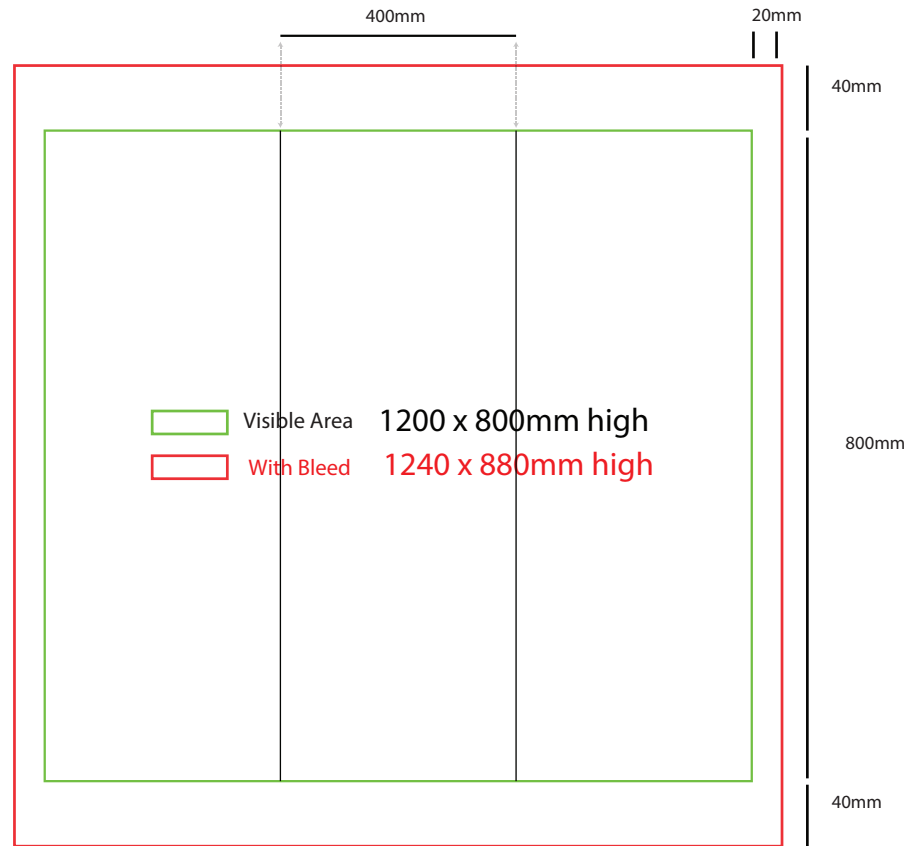

400mm dia x 700mm high

How to Setup Print Ready Artwork

- Convert all text to outlines
- Embed all images and elements as per template
- No trim, crop or registration marks
- Artwork supplied as a PDF
- Bitmap images no less than 130 DPI

400mm dia x 800mm high

How to Setup Print Ready Artwork

- Convert all text to outlines
- Embed all images and elements as per template
- No trim, crop or registration marks
- Artwork supplied as a PDF
- Bitmap images no less than 130 DPI