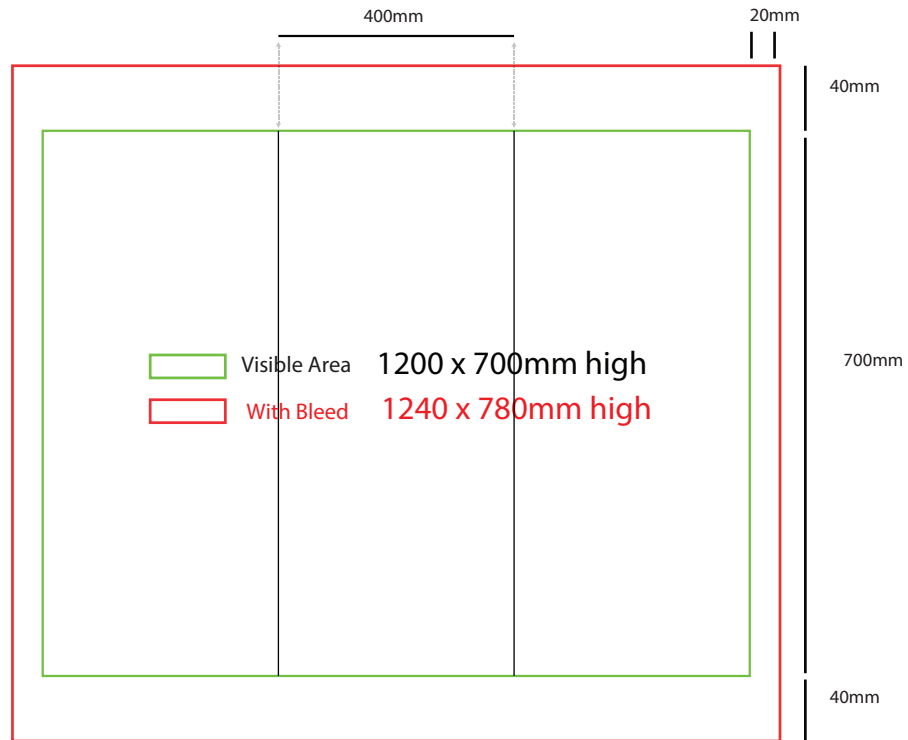

400mm dia x 600mm high

www.maxdisplays.com.au

How to Setup Print Ready Artwork

- Convert all text to outlines
- Embed all images and elements as per template
- No trim, crop or registration marks
- Artwork supplied as a PDF
- Bitmap images no less than 130 DPI

400mm dia x 700mm high

How to Setup Print Ready Artwork

- Convert all text to outlines
- Embed all images and elements as per template
- No trim, crop or registration marks
- Artwork supplied as a PDF
- Bitmap images no less than 130 DPI